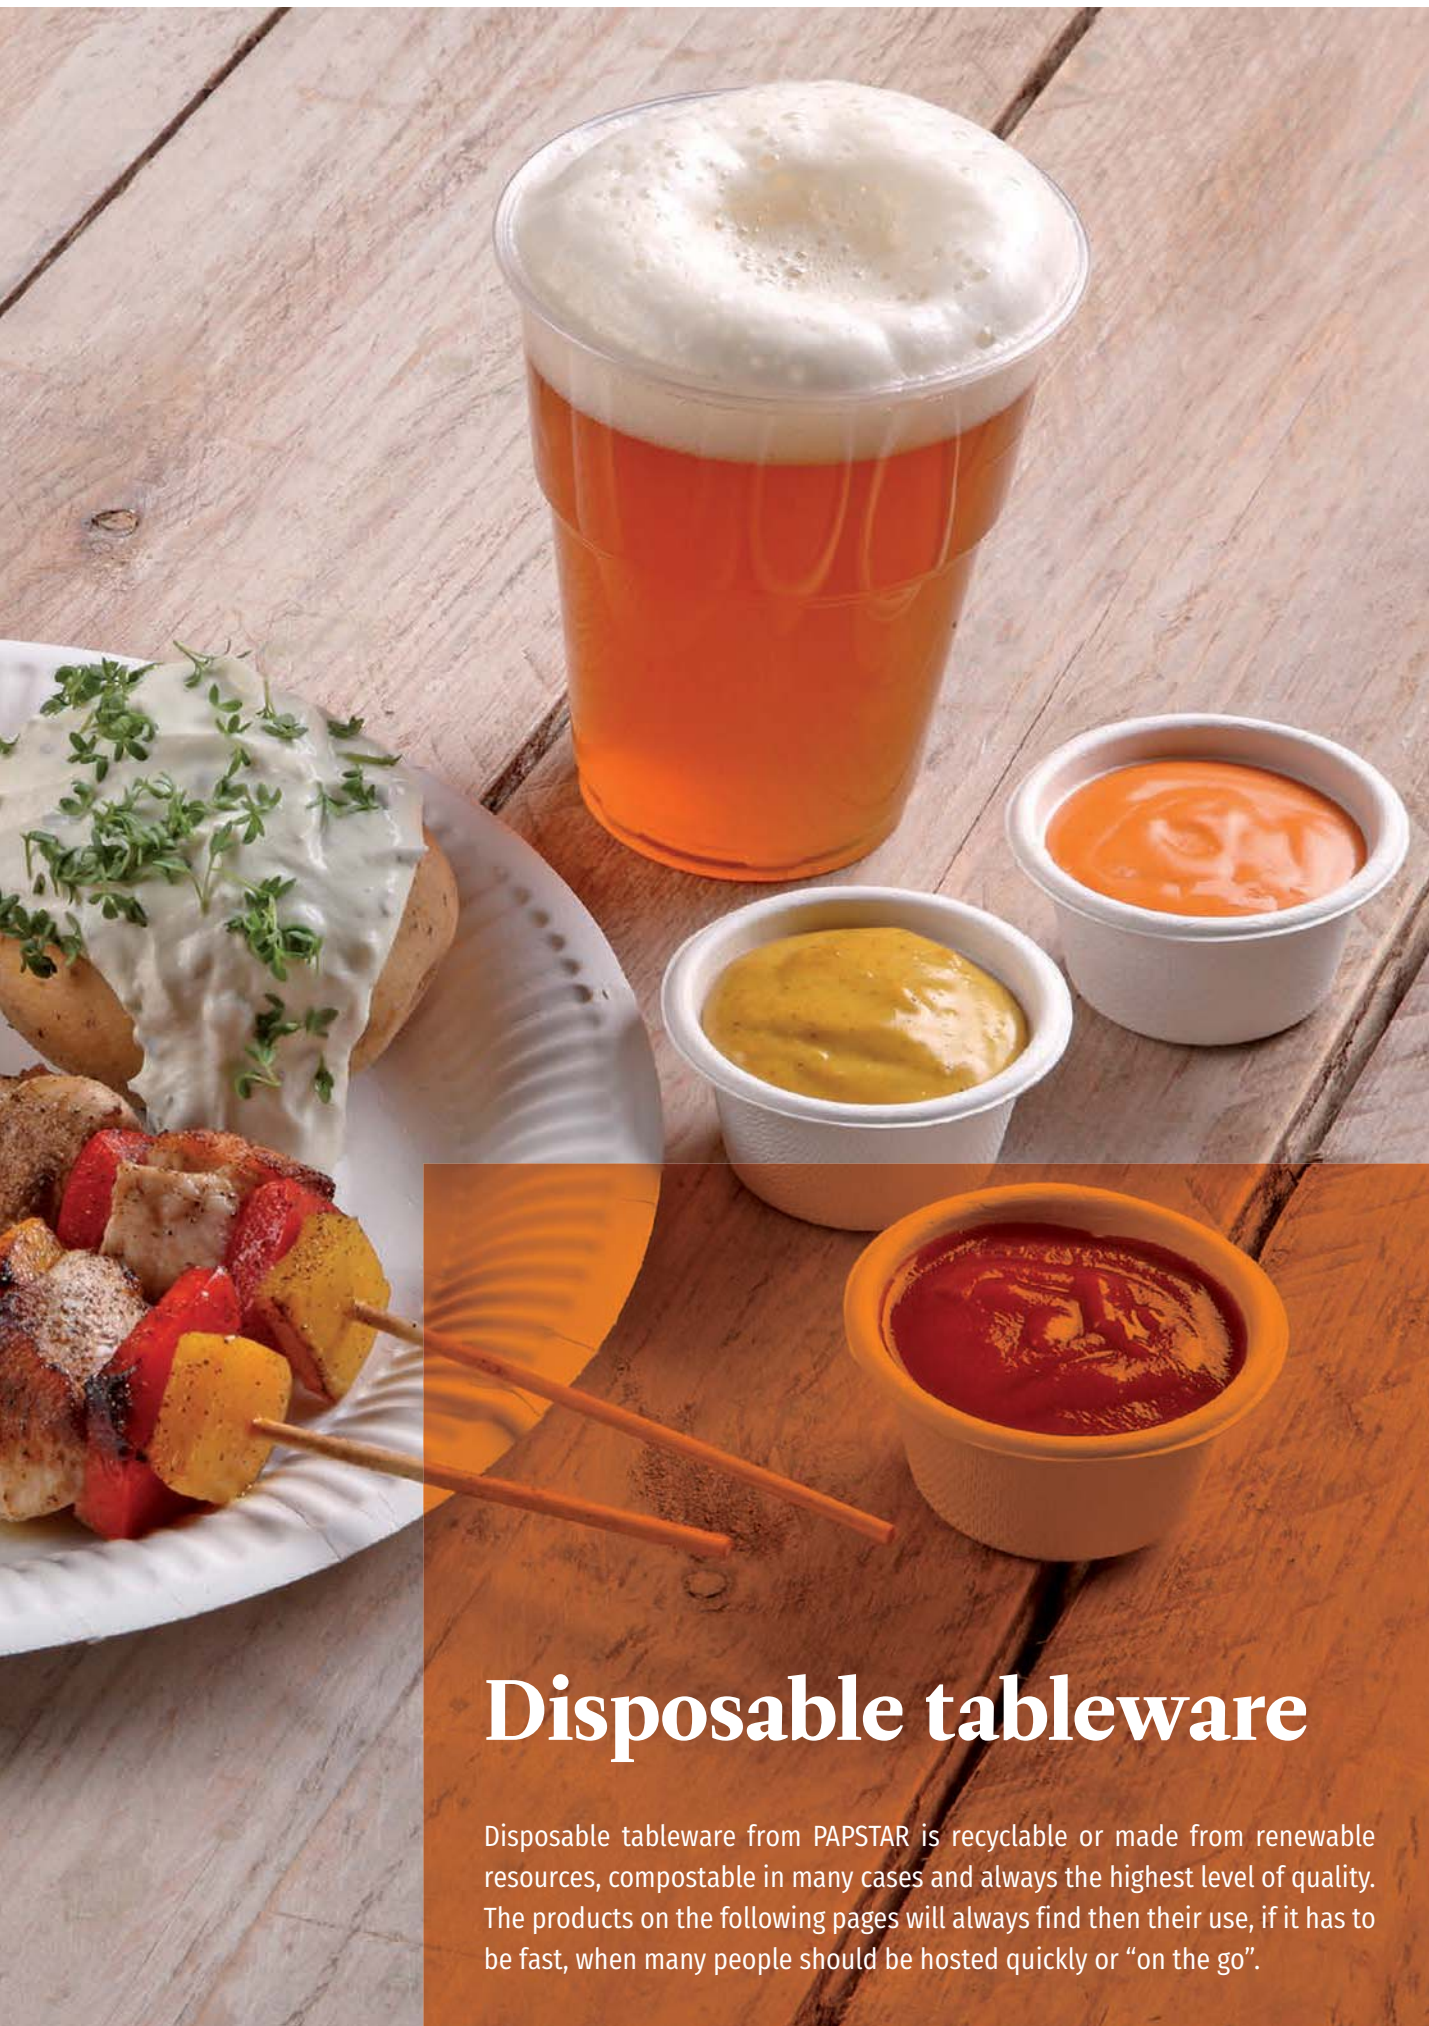

# Disposable tableware

Disposable tableware from PAPSTAR is recyclable or made from renewable resources, compostable in many cases and always the highest level of quality. The products on the following pages will always find their use, if it has to be fast, when many people should be hosted quickly or “on the go”.